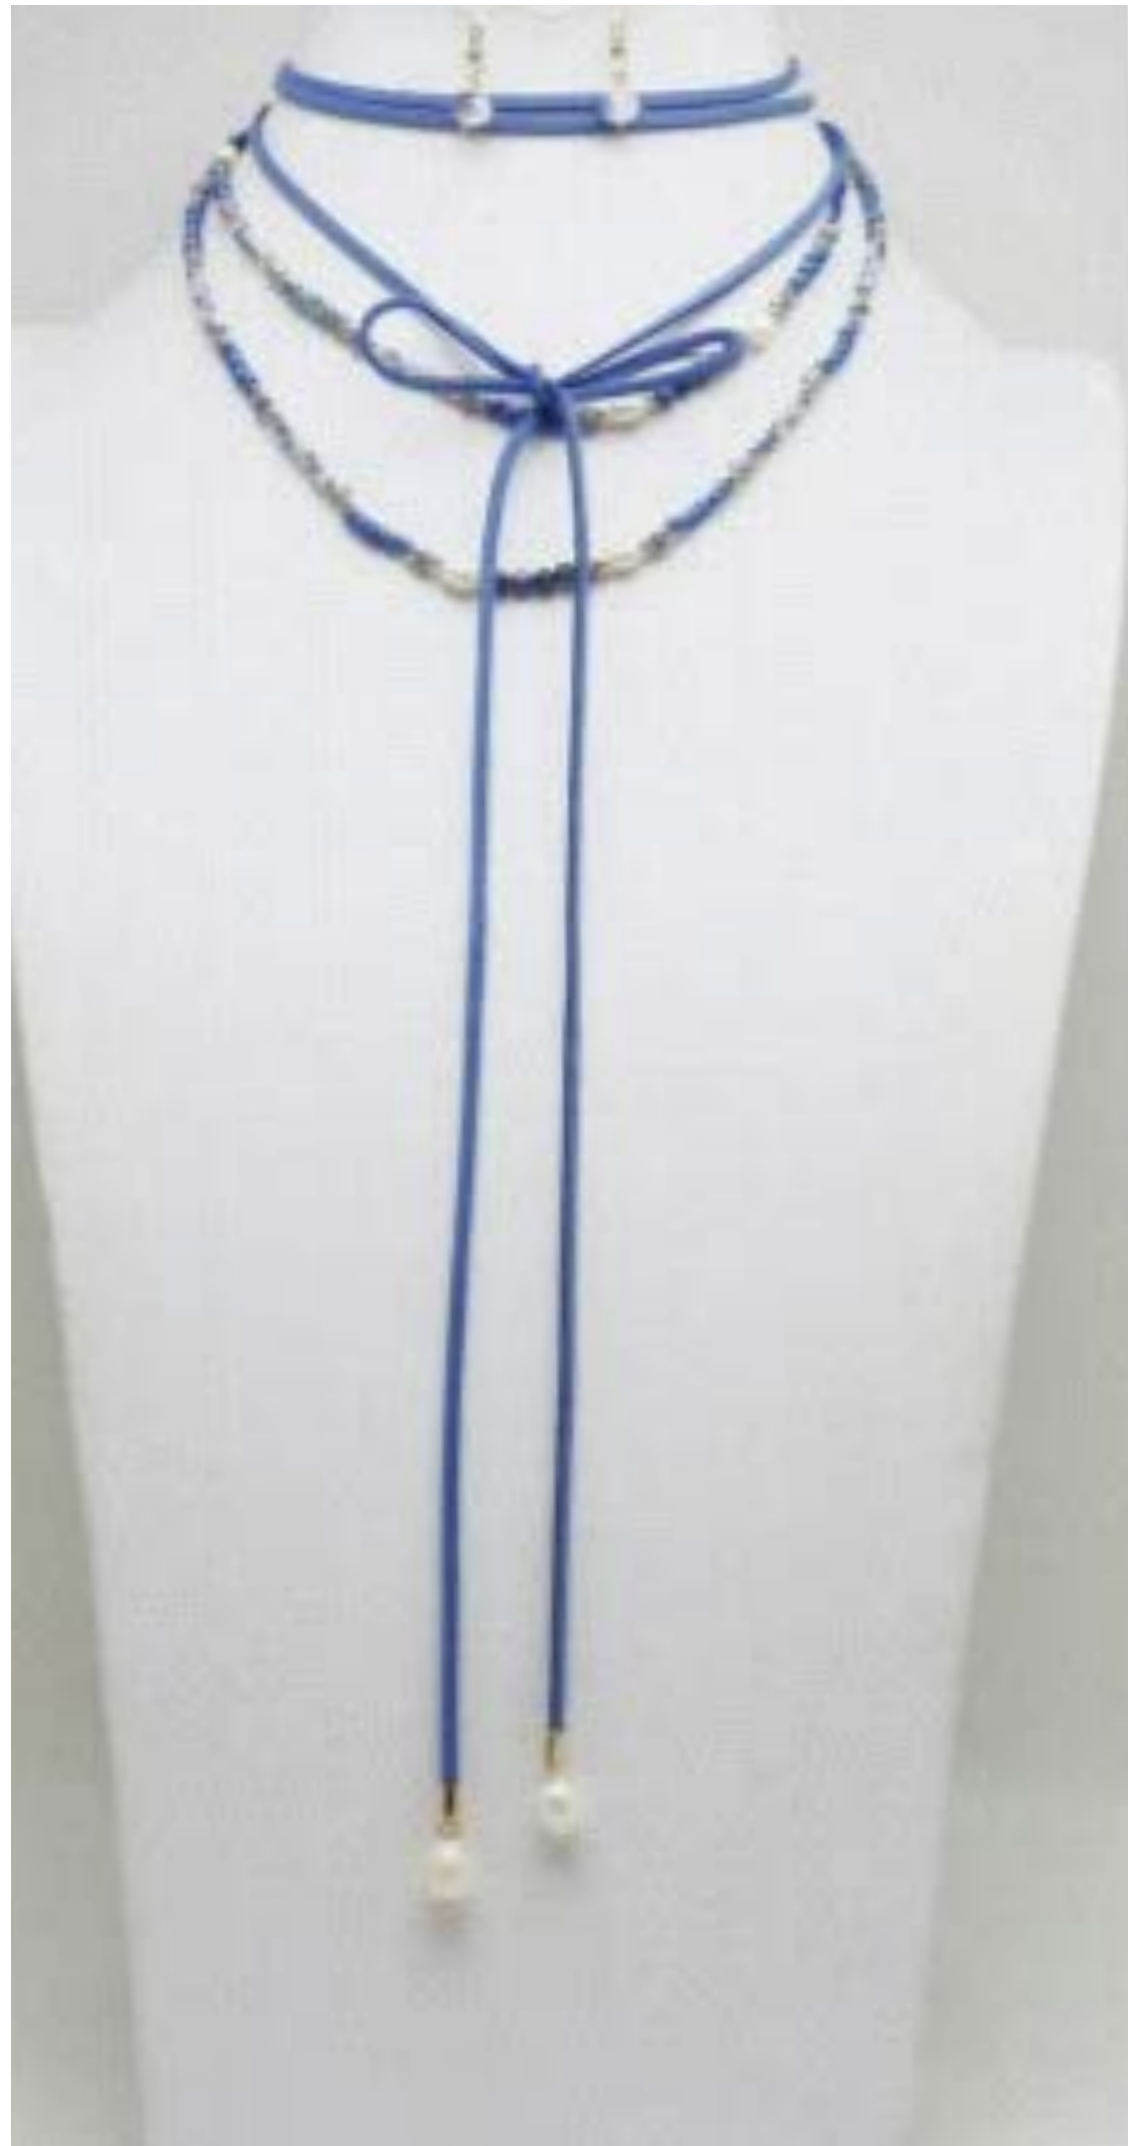

FASHION NECKLACES & CHOKERS

luxobox

PNE9712BLK \$16.00

PNE9712GRY \$16.00

PNE9554BRW \$16.00

PNE9554BLK \$16.00

PNE9322BLU \$18.00

PNE9322PEA \$18.00